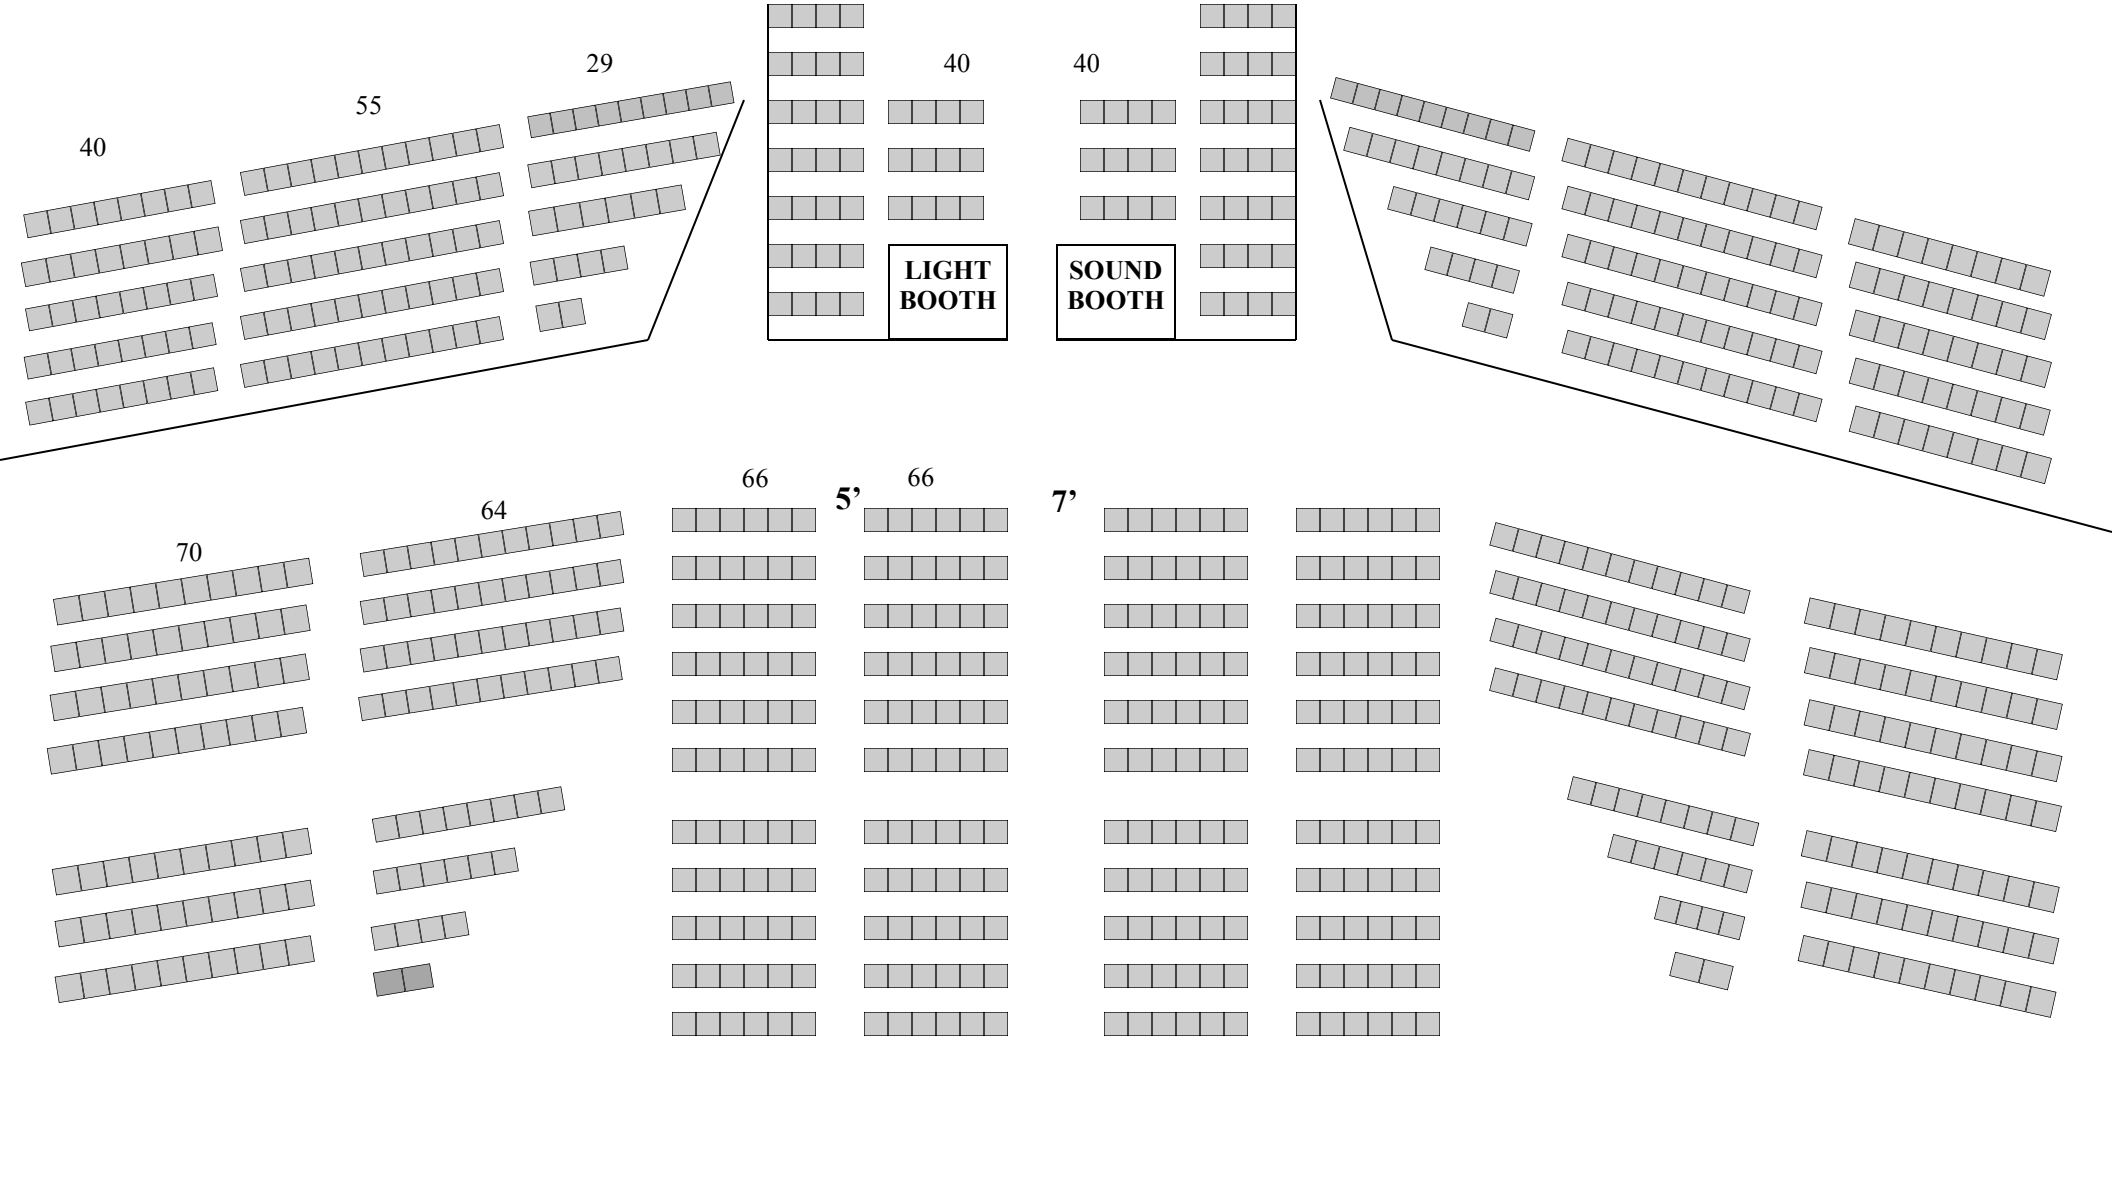

Seating chart as of 3/22/2016
Floor = 532
Stadium = 328 TOTAL = 860

STAGE

Not to scale